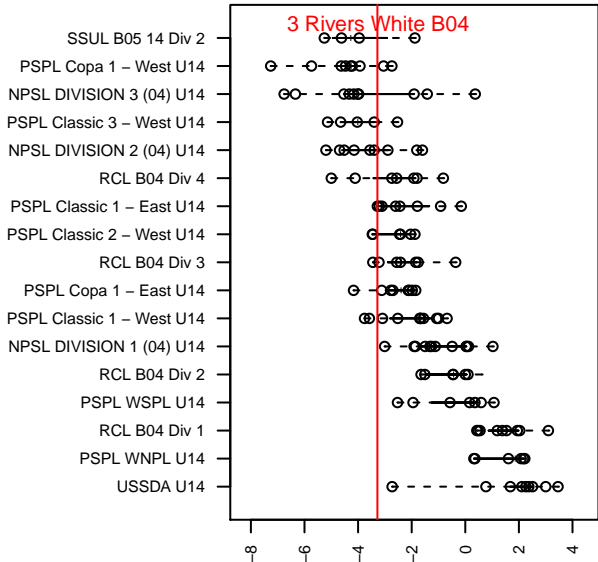

### 3 Rivers White B04

3 Rivers SC

Pasco, WA

B04 total strength=961

attack=2.34 defense=1.3

fall league = PSPL Classic 1 – East U14

spr league = Spr PSPL EWA – '04 Copa 1 – East U14

alt names used:

Three Rivers Soccer Club 3RSC B04 PSPL Wt

3RSC WHITE

Three Rivers Soccer Club 3RSC B04 PSPL Wt

Venues played:

2016 Spr PSPL–Inland Copa 1 U13

2017 Les Schwab NW Cup U14 Challenge (Silv)

2017 PSPL Classic 1 – East U14

2017 Spr PSPL EWA – '04 Copa 1 – East U14

**attack and defense variance (black dot)  
relative to other teams  
and top 10 in region**

**attack and defense rating  
relative to others at age  
and all opponents in last 13 months**