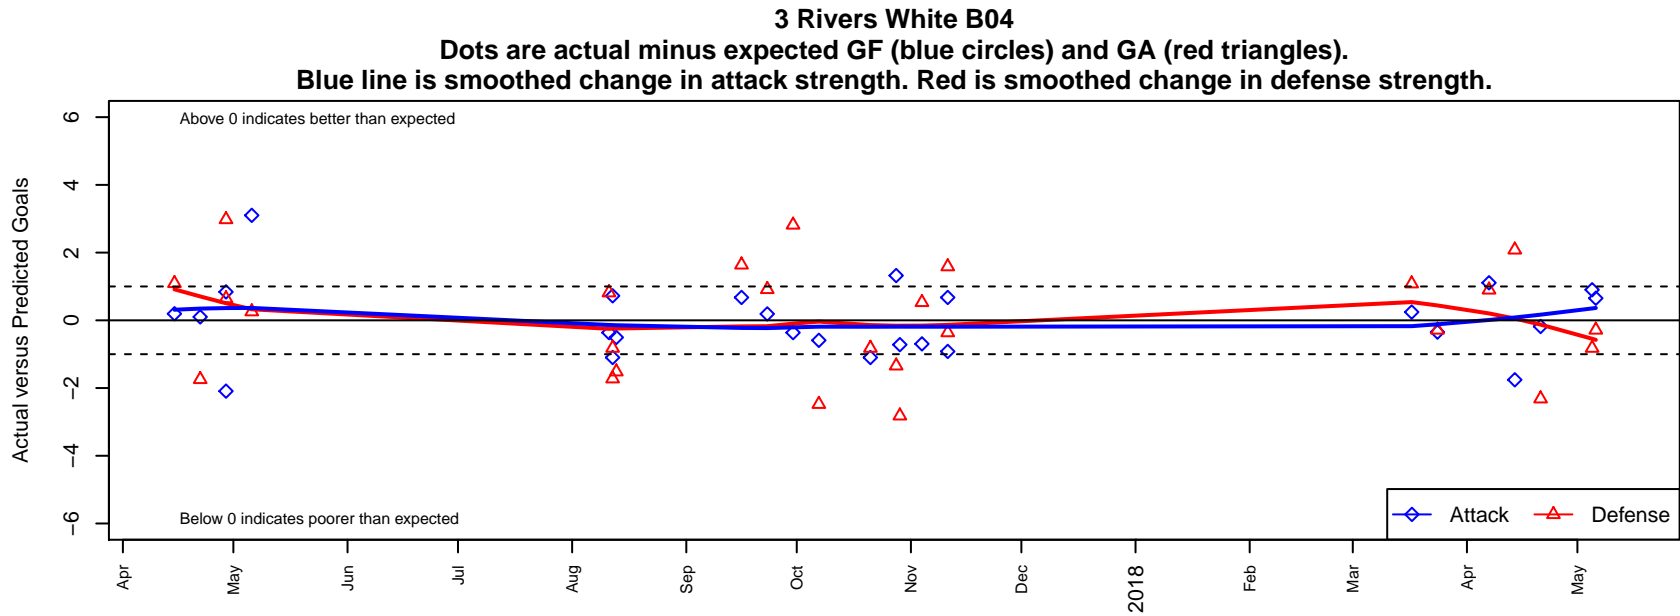

### 3 Rivers White B04

3 Rivers SC

Pasco, WA

B04 total strength=961

attack=2.34 defense=1.3

fall league = PSPL Classic 1 – East U14

spr league = Spr PSPL EWA – '04 Copa 1 – East U14

alt names used:

Three Rivers Soccer Club 3RSC B04 PSPL Wt

3RSC WHITE

Three Rivers Soccer Club 3RSC B04 PSPL Wt

Venues played:

2016 Spr PSPL–Inland Copa 1 U13

2017 Les Schwab NW Cup U14 Challenge (Silv)

2017 PSPL Classic 1 – East U14

2017 Spr PSPL EWA – '04 Copa 1 – East U14

**attack and defense variance (black dot)  
relative to other teams  
and top 10 in region**

**attack and defense rating  
relative to others at age  
and all opponents in last 13 months**